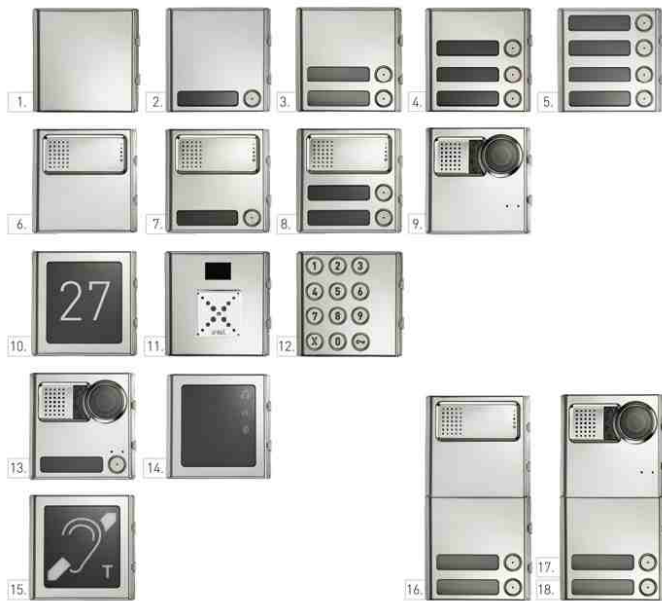

.: +7 (843) 239-32-69
e-mail: kzn@urmet.ru

ONLINE: (495) 974-3065

www.urmet.ru

urmet
is in your *life*

urmet
is in your *life*

Sintesi steel

(Ik09).

120°.