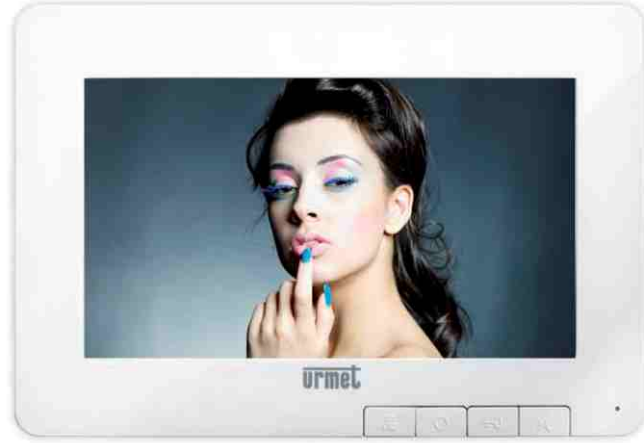

urmet

is in your *life*

TFT LCD

) 200 136 24,5

60

: 1038 DigiVoice,

1032 ScaiBus,

826